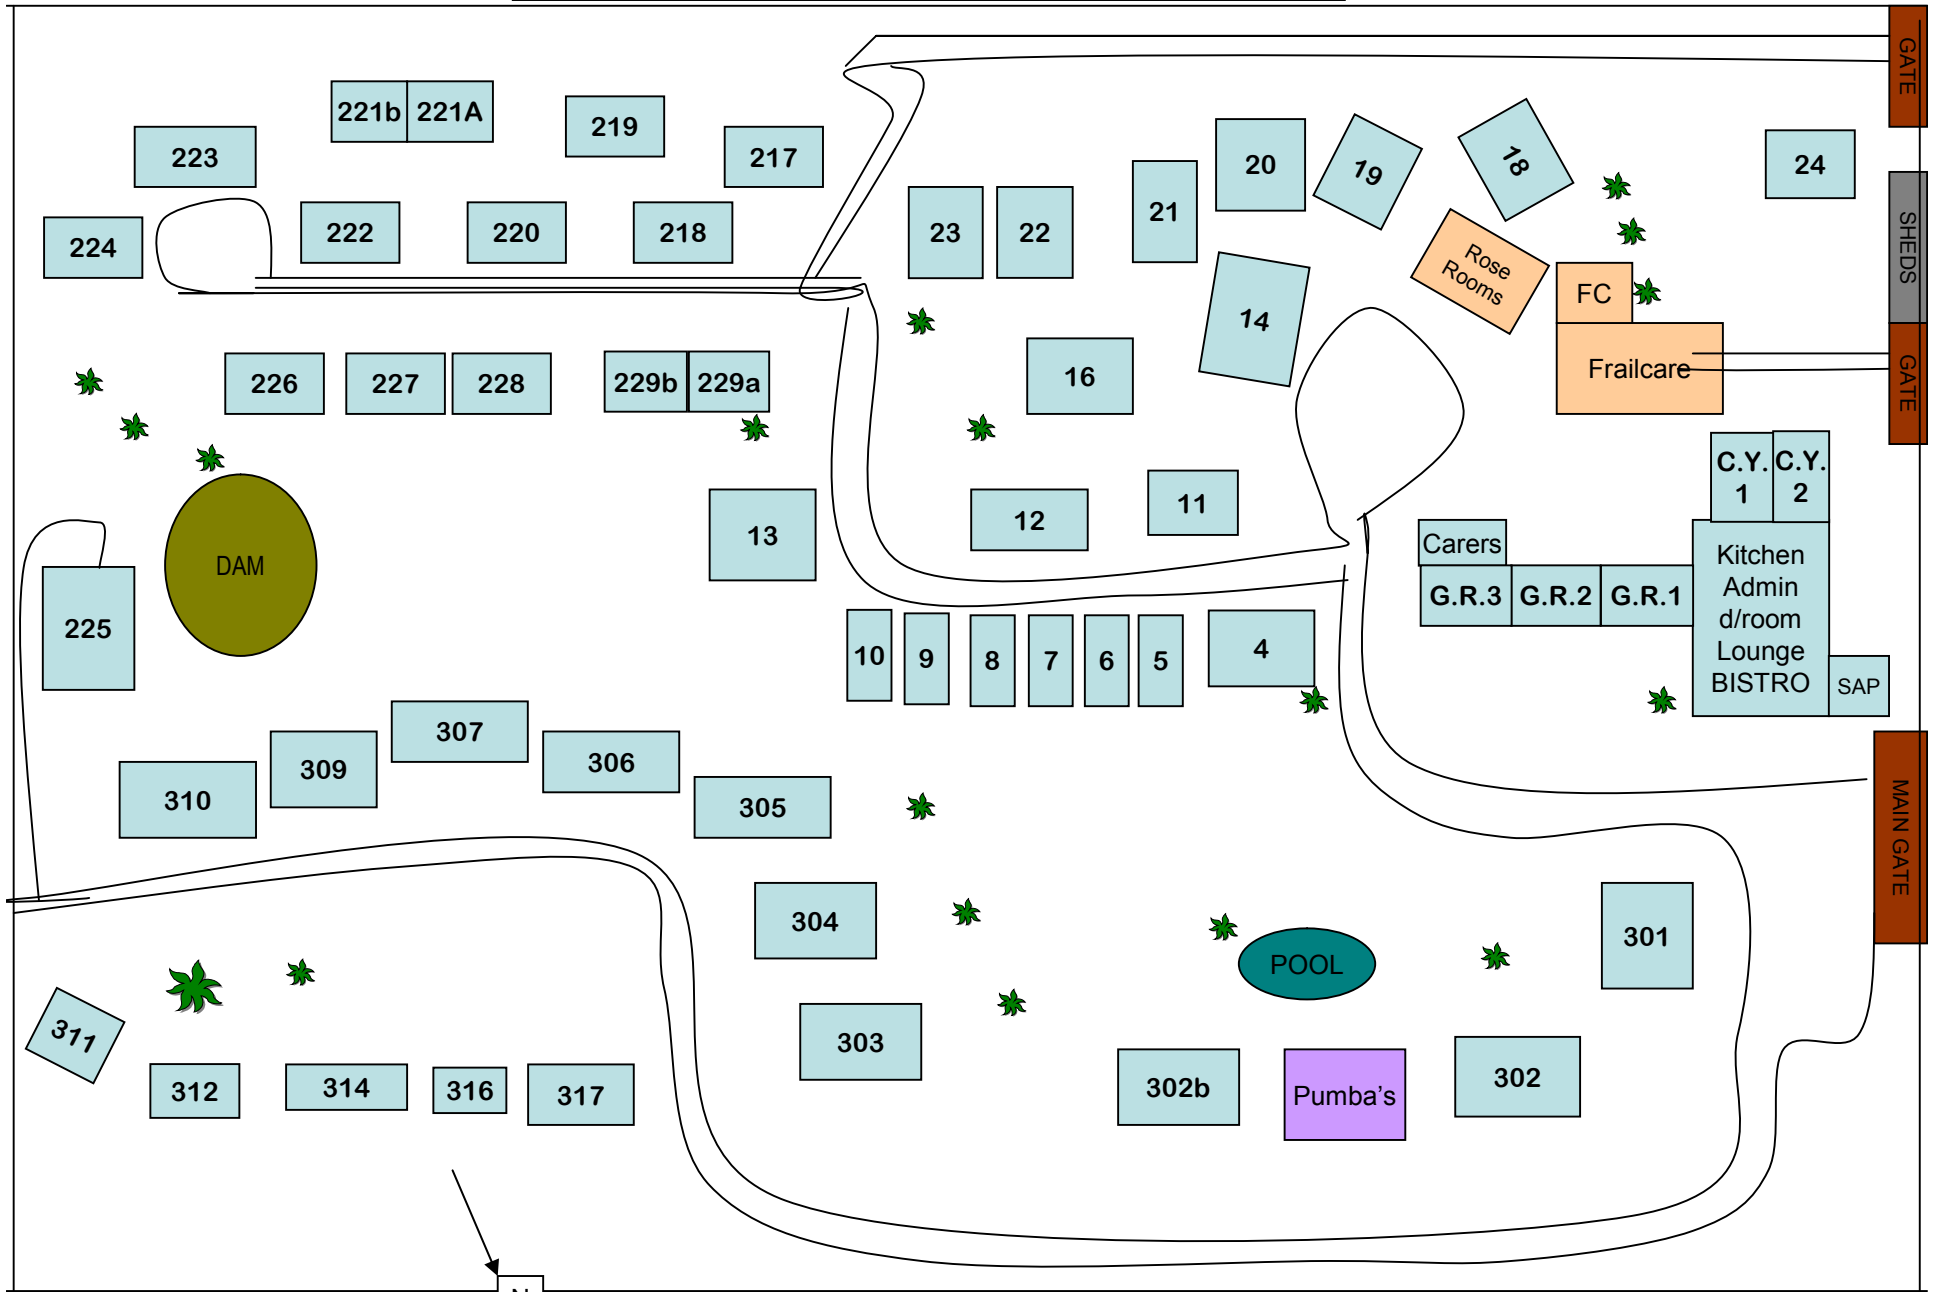

STROMBOLI'S RETIREMENT VILLAGE

GATE

SHEDS

GATE

MAIN GATE

N

N2 NATIONAL ROAD