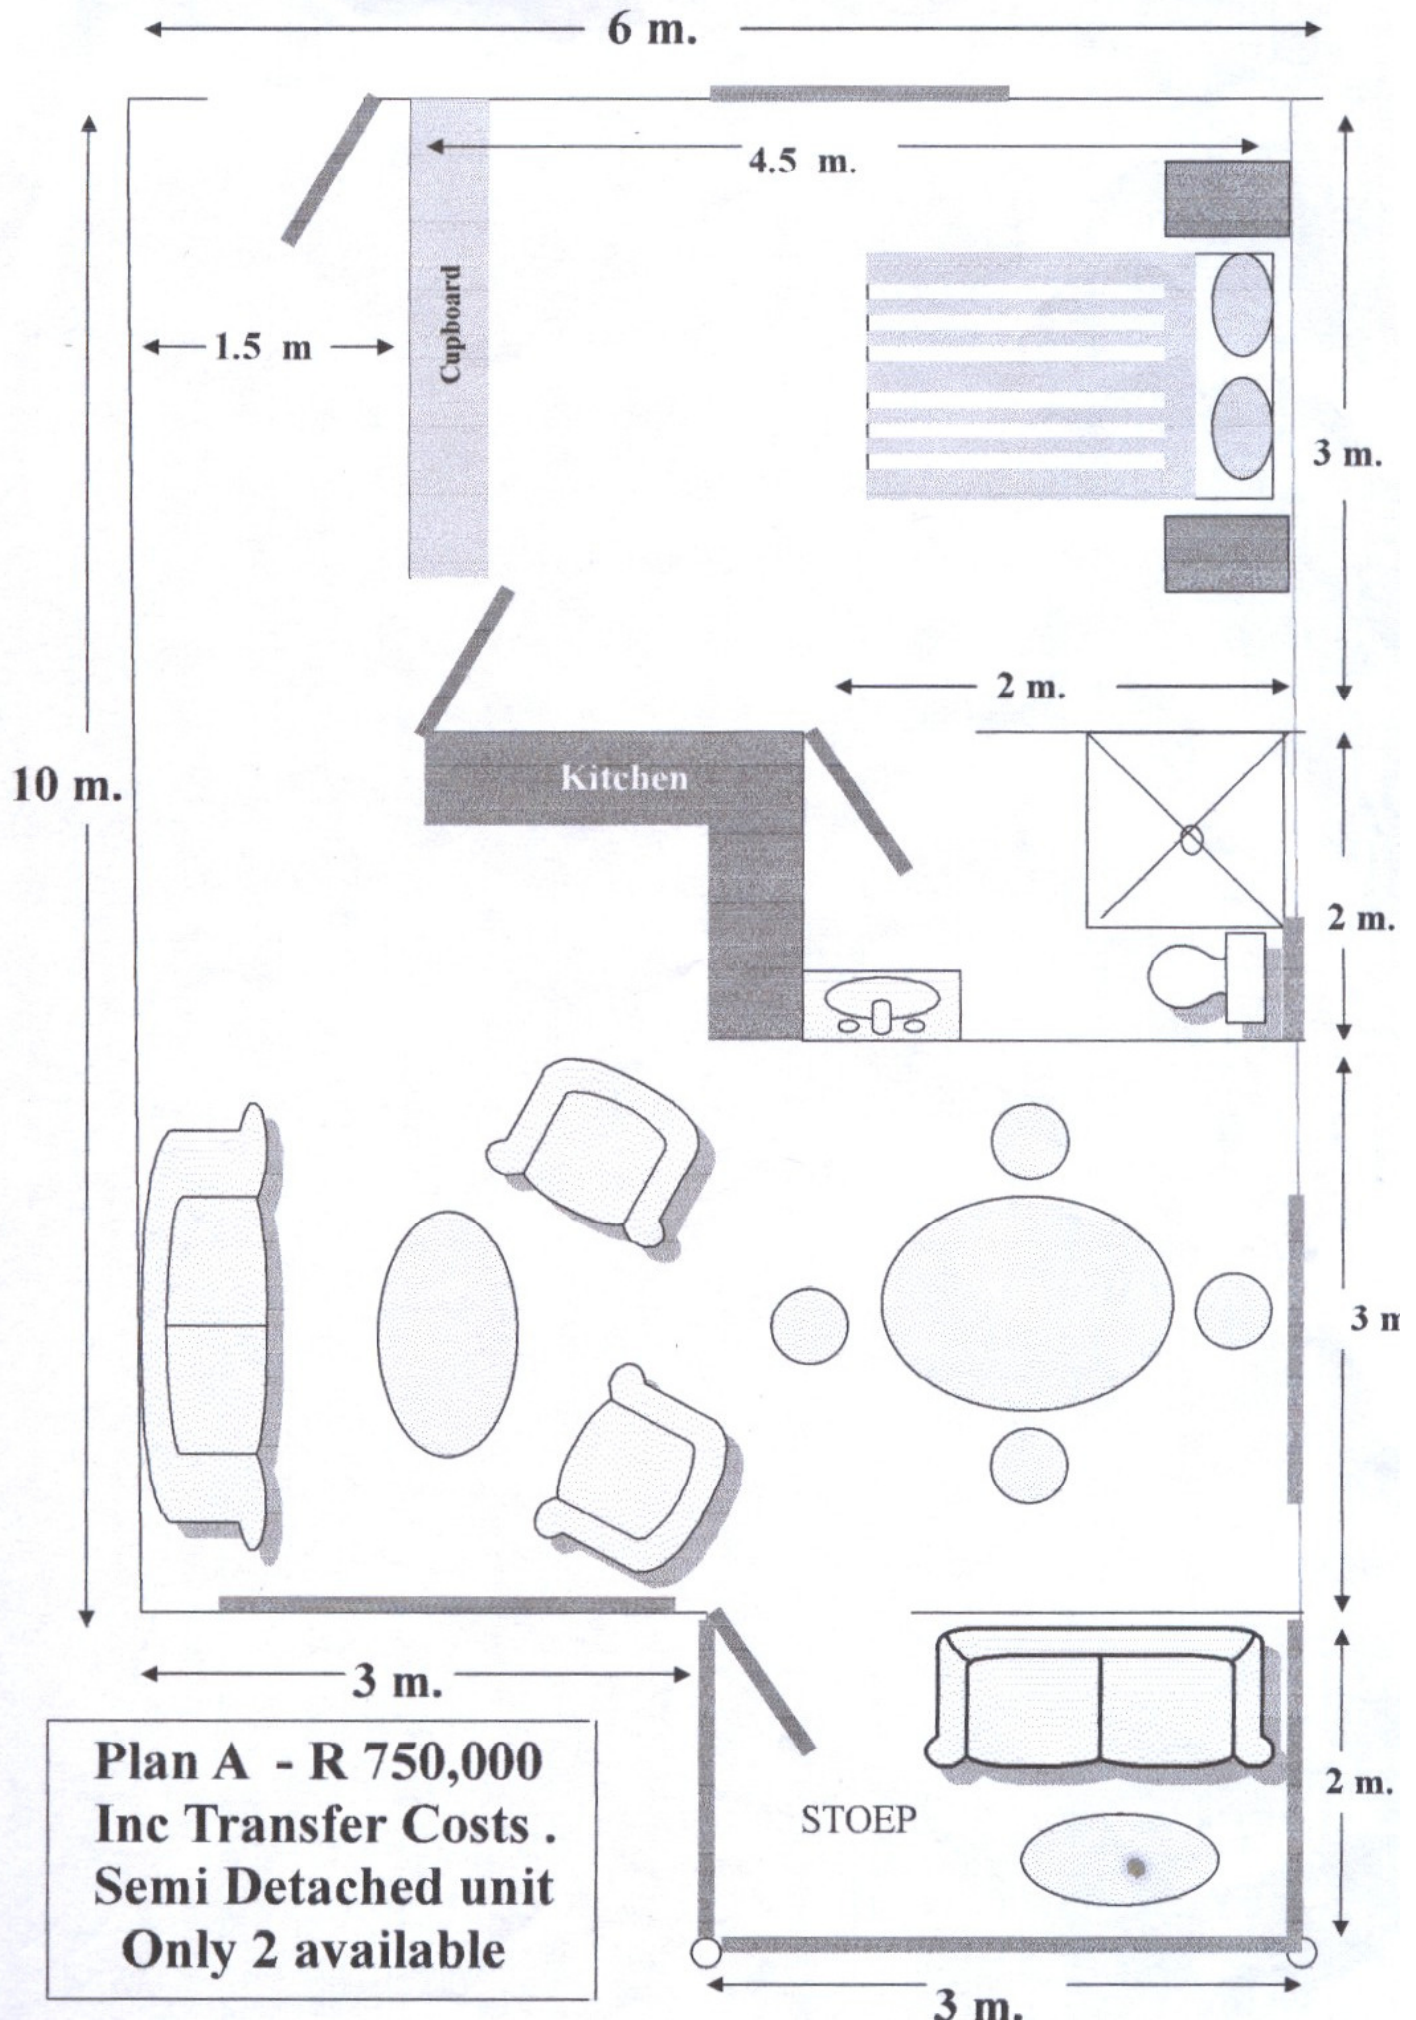

Proposed New 1 Bedroom Cottages Strombolis Phase 3

**Plan A - R 750,000
Inc Transfer Costs .
Semi Detached unit
Only 2 available**